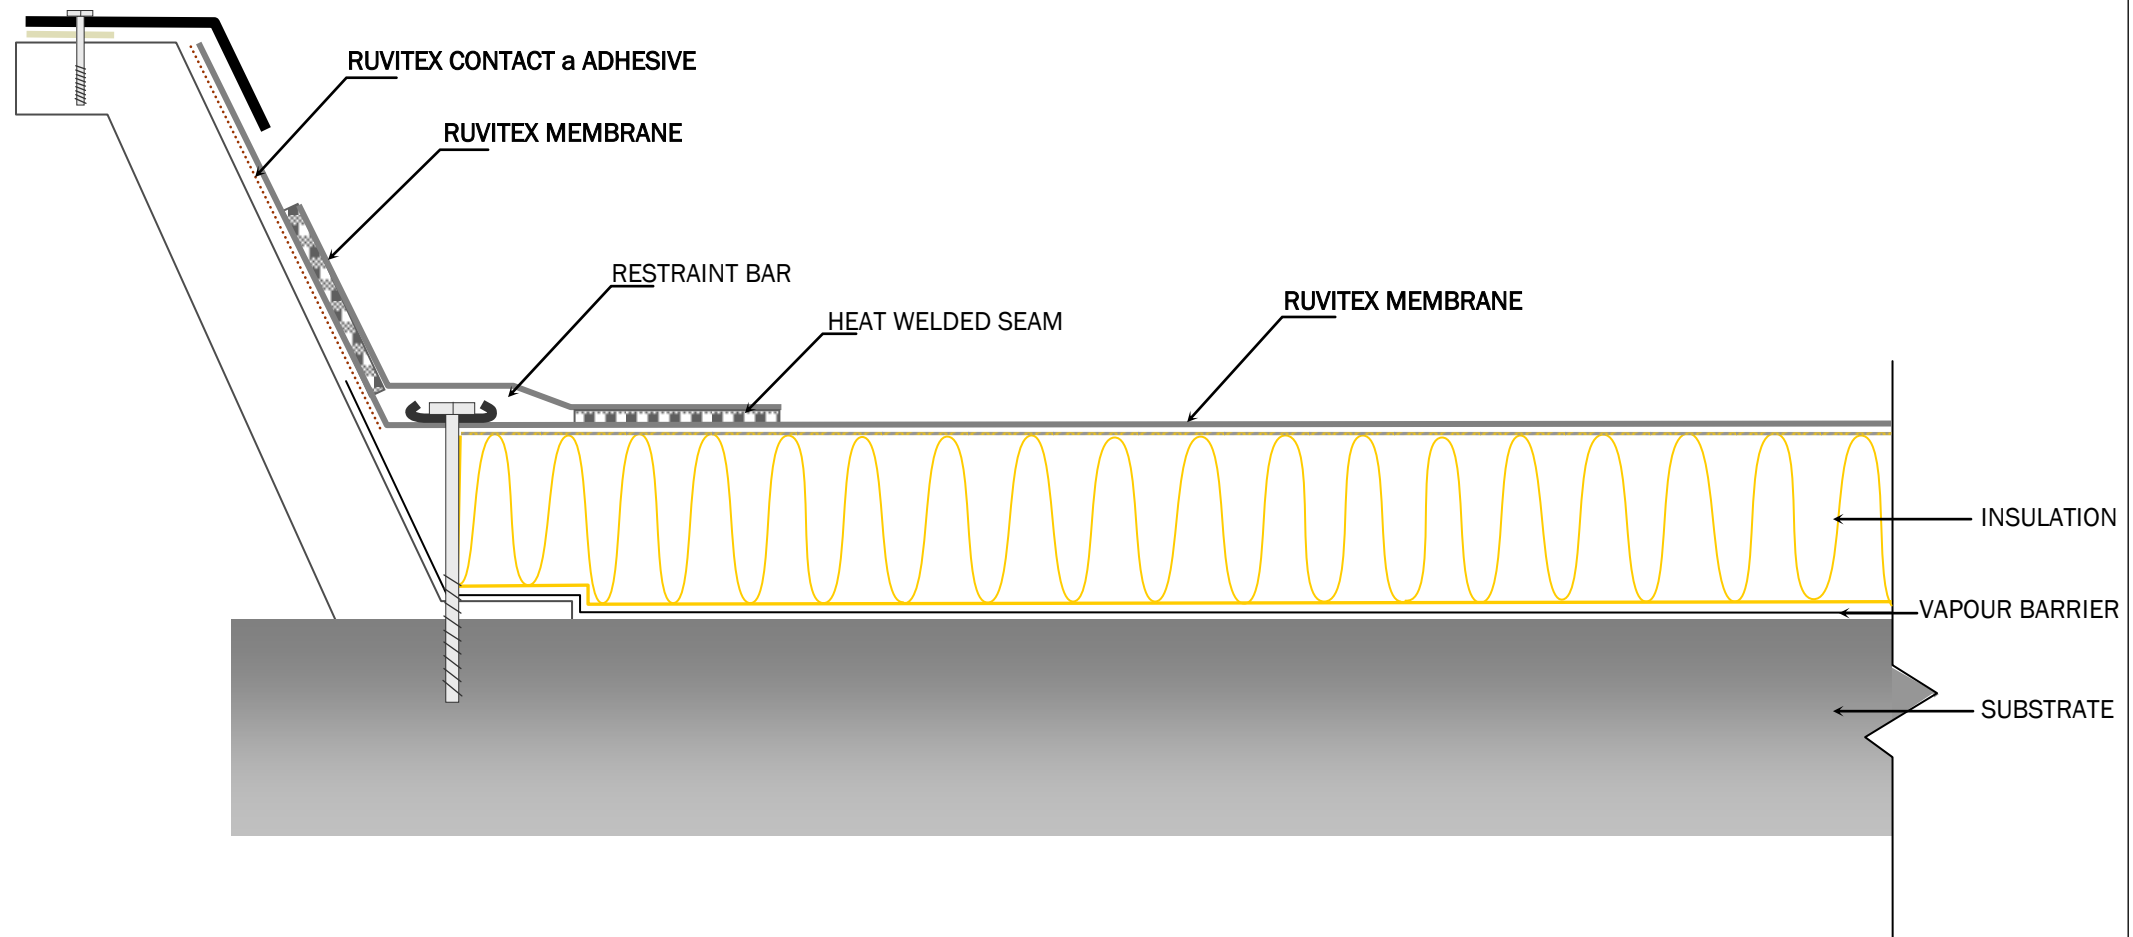

Not shown to scale

Roof light kerb (Mech fix)

Rev 03 10

03/10/13

NB: Details are project dependant and may vary from those shown here