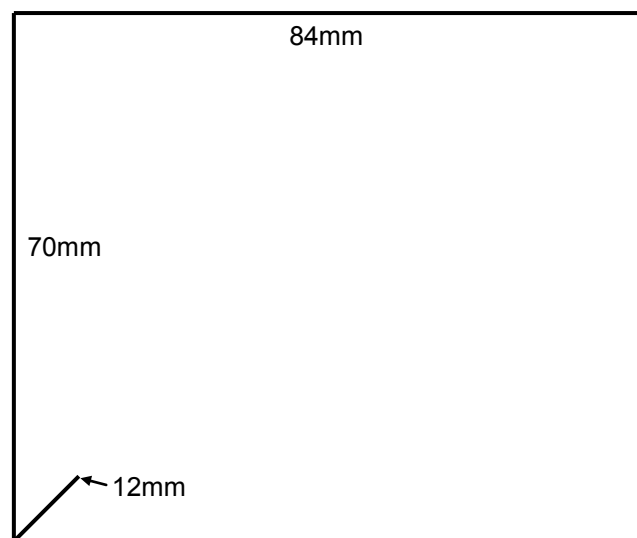

TECHNICAL DATASHEET

DIMENSIONS

70mm PREFAB DRIP TRIM

Bundle of 5 @ 2m lengths.

Product code: DTR7052

90mm CHECK TRIM

Bundle of 5 @ 2m lengths.

Product code: CKTR9052

90mm CHECK TRIM

TECHNICAL DATASHEET

COLOUR

CHASE TRIM

Bundle of 5 @ 2m lengths.

Product code: CT52

RESTRAINT BAR

Bundle of 5 @ 1.95m lengths.