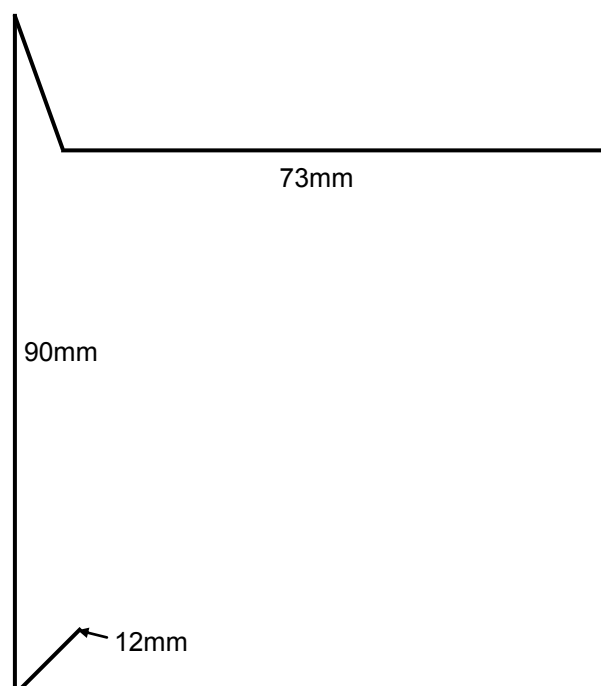

TECHNICAL DATASHEET

DIMENSIONS

70mm PREFAB DRIP TRIM

Bundle of 5 @ 2m lengths.

Product code: DTR7052

90mm CHECK TRIM

Bundle of 5 @ 2m lengths.

Product code: CKTR9052

90mm CHECK TRIM

TECHNICAL DATASHEET

COLOUR

CHASE TRIM

Bundle of 5 @ 2m lengths.

Product code: CT52

RESTRAINT BAR

Bundle of 5 @ 1.95m lengths.