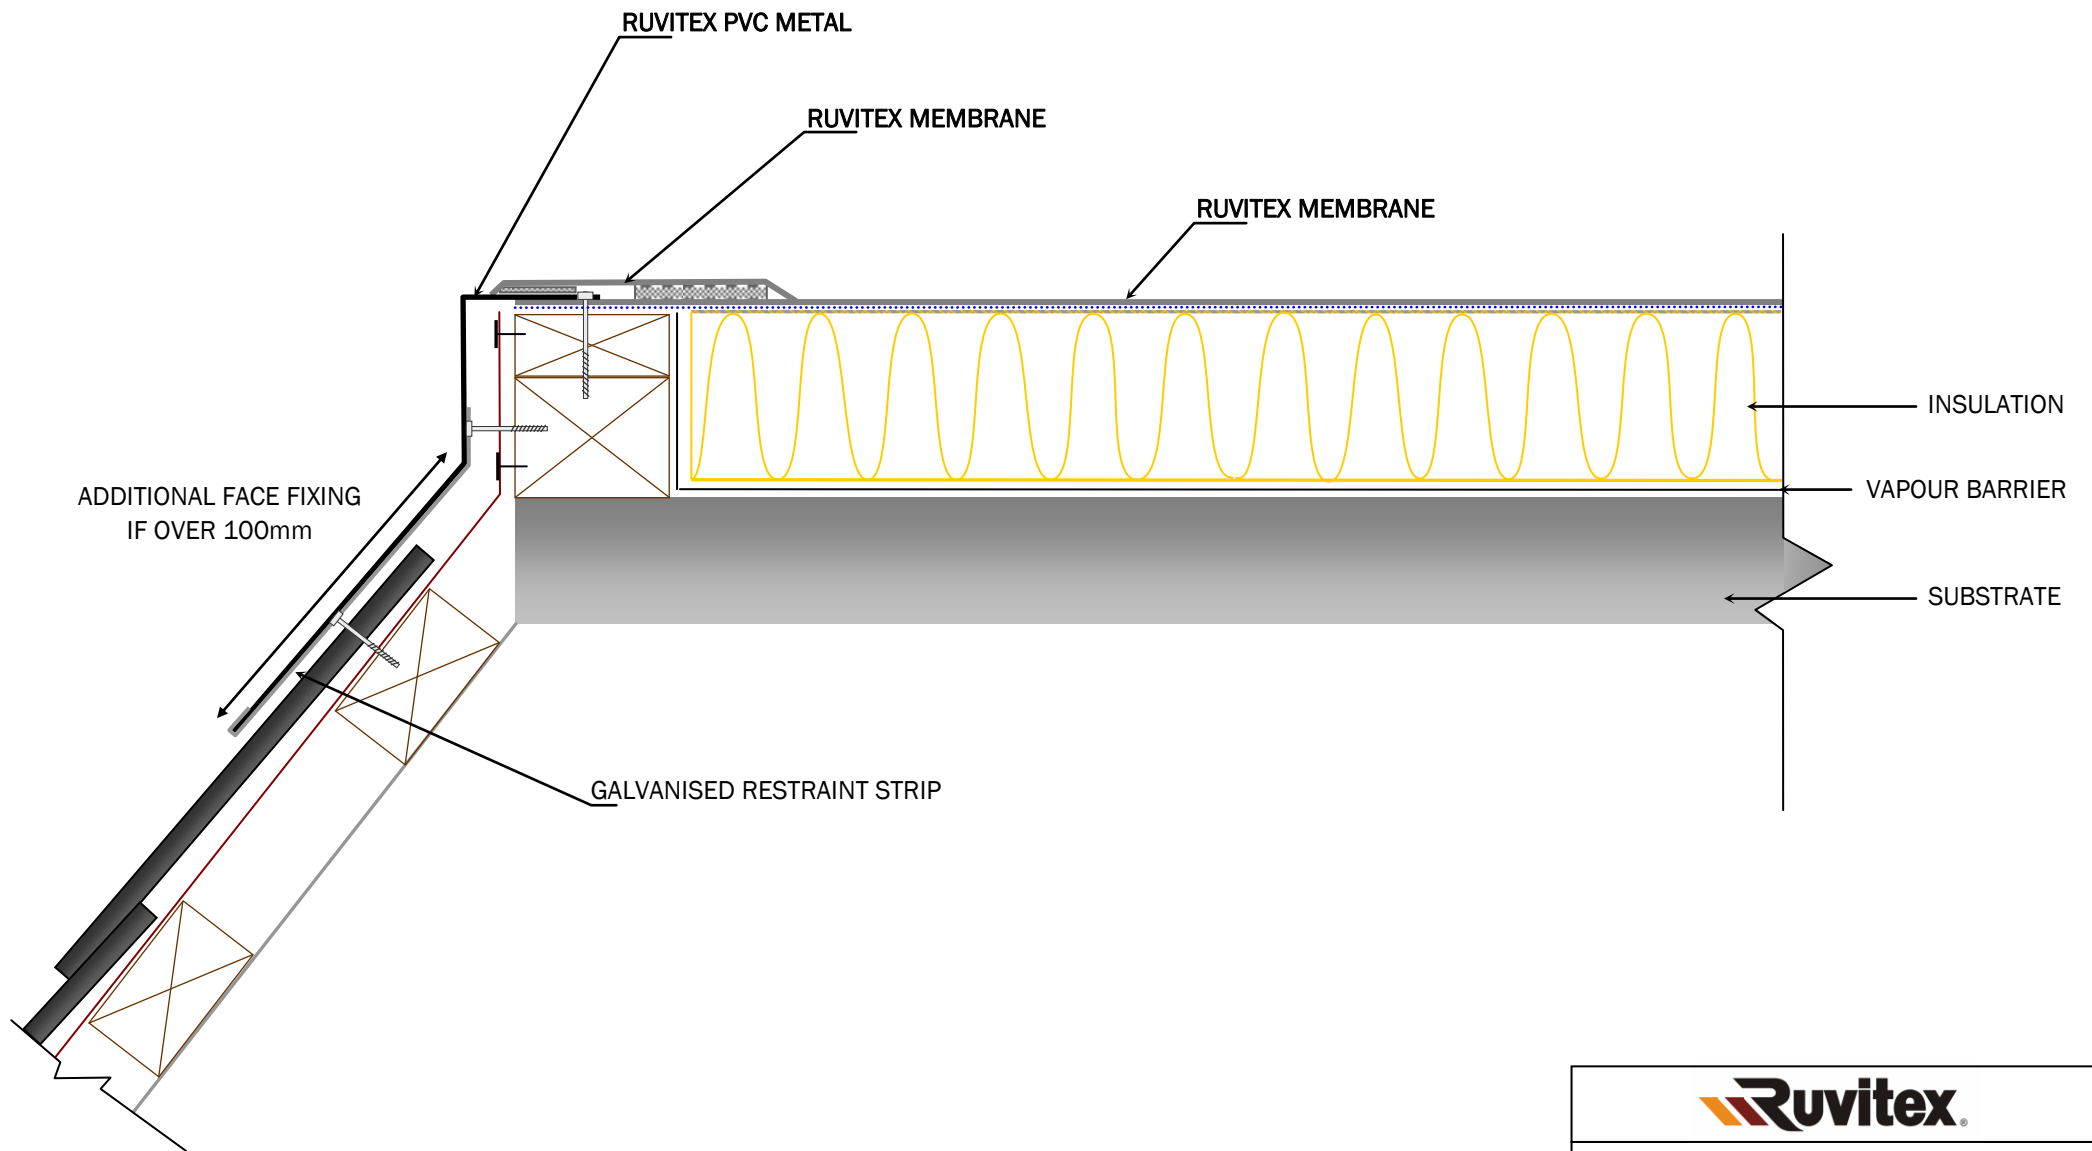

Not shown to scale

NB: Details are project dependant and may vary from those shown here

Mansard to slate/tiles (Mech Fix)

Rev 03 10

03/10/13