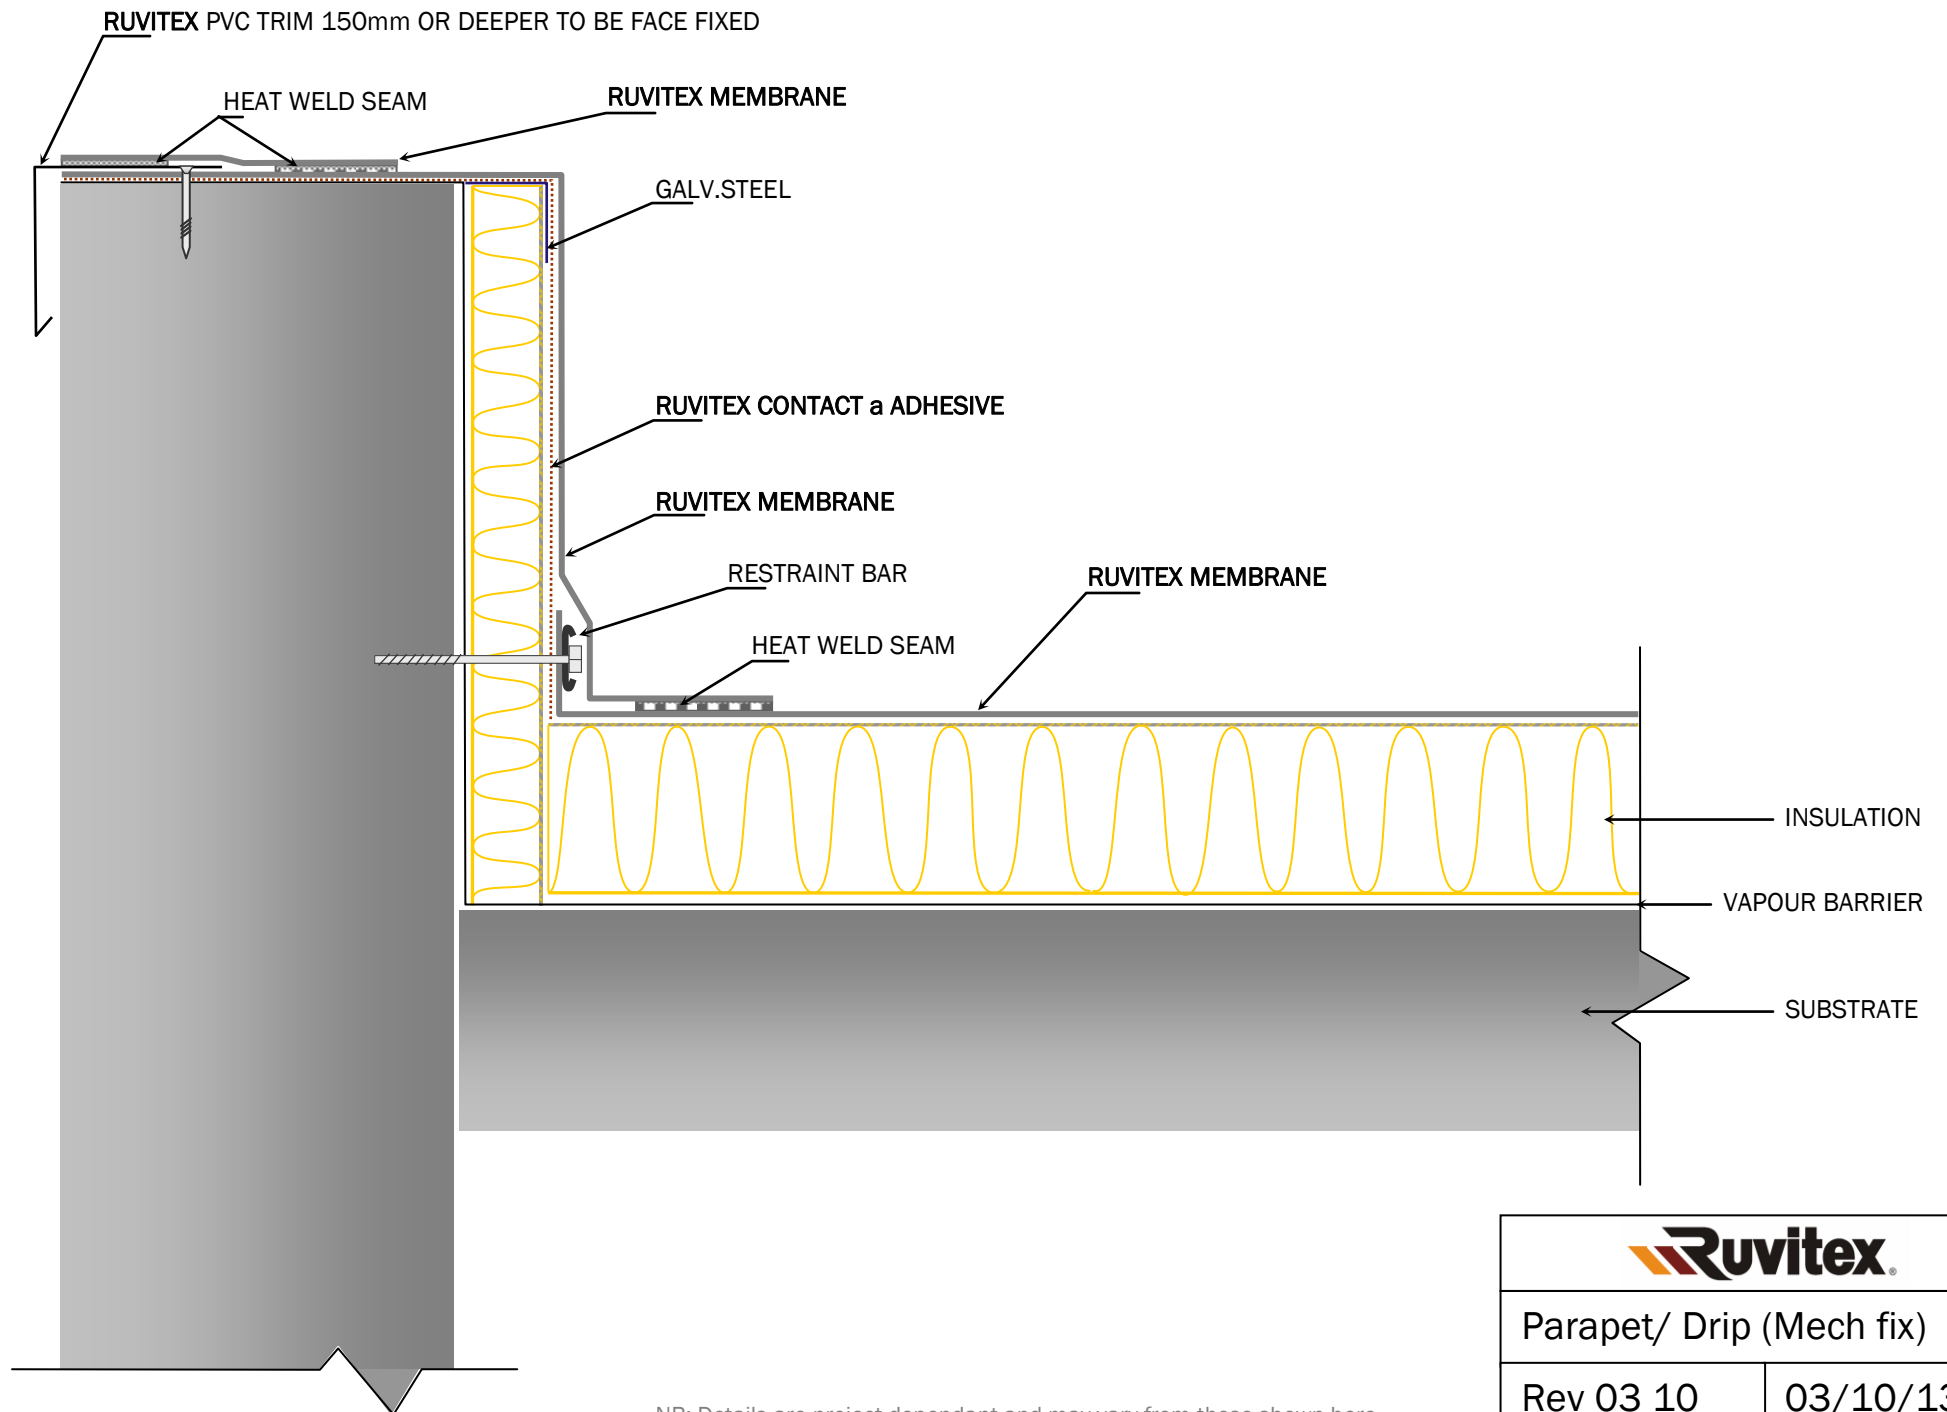

Not shown to scale

NB: Details are project dependant and may vary from those shown here

**Ruvitex**

Parapet/ Drip (Mech fix)

Rev 03 10

03/10/13