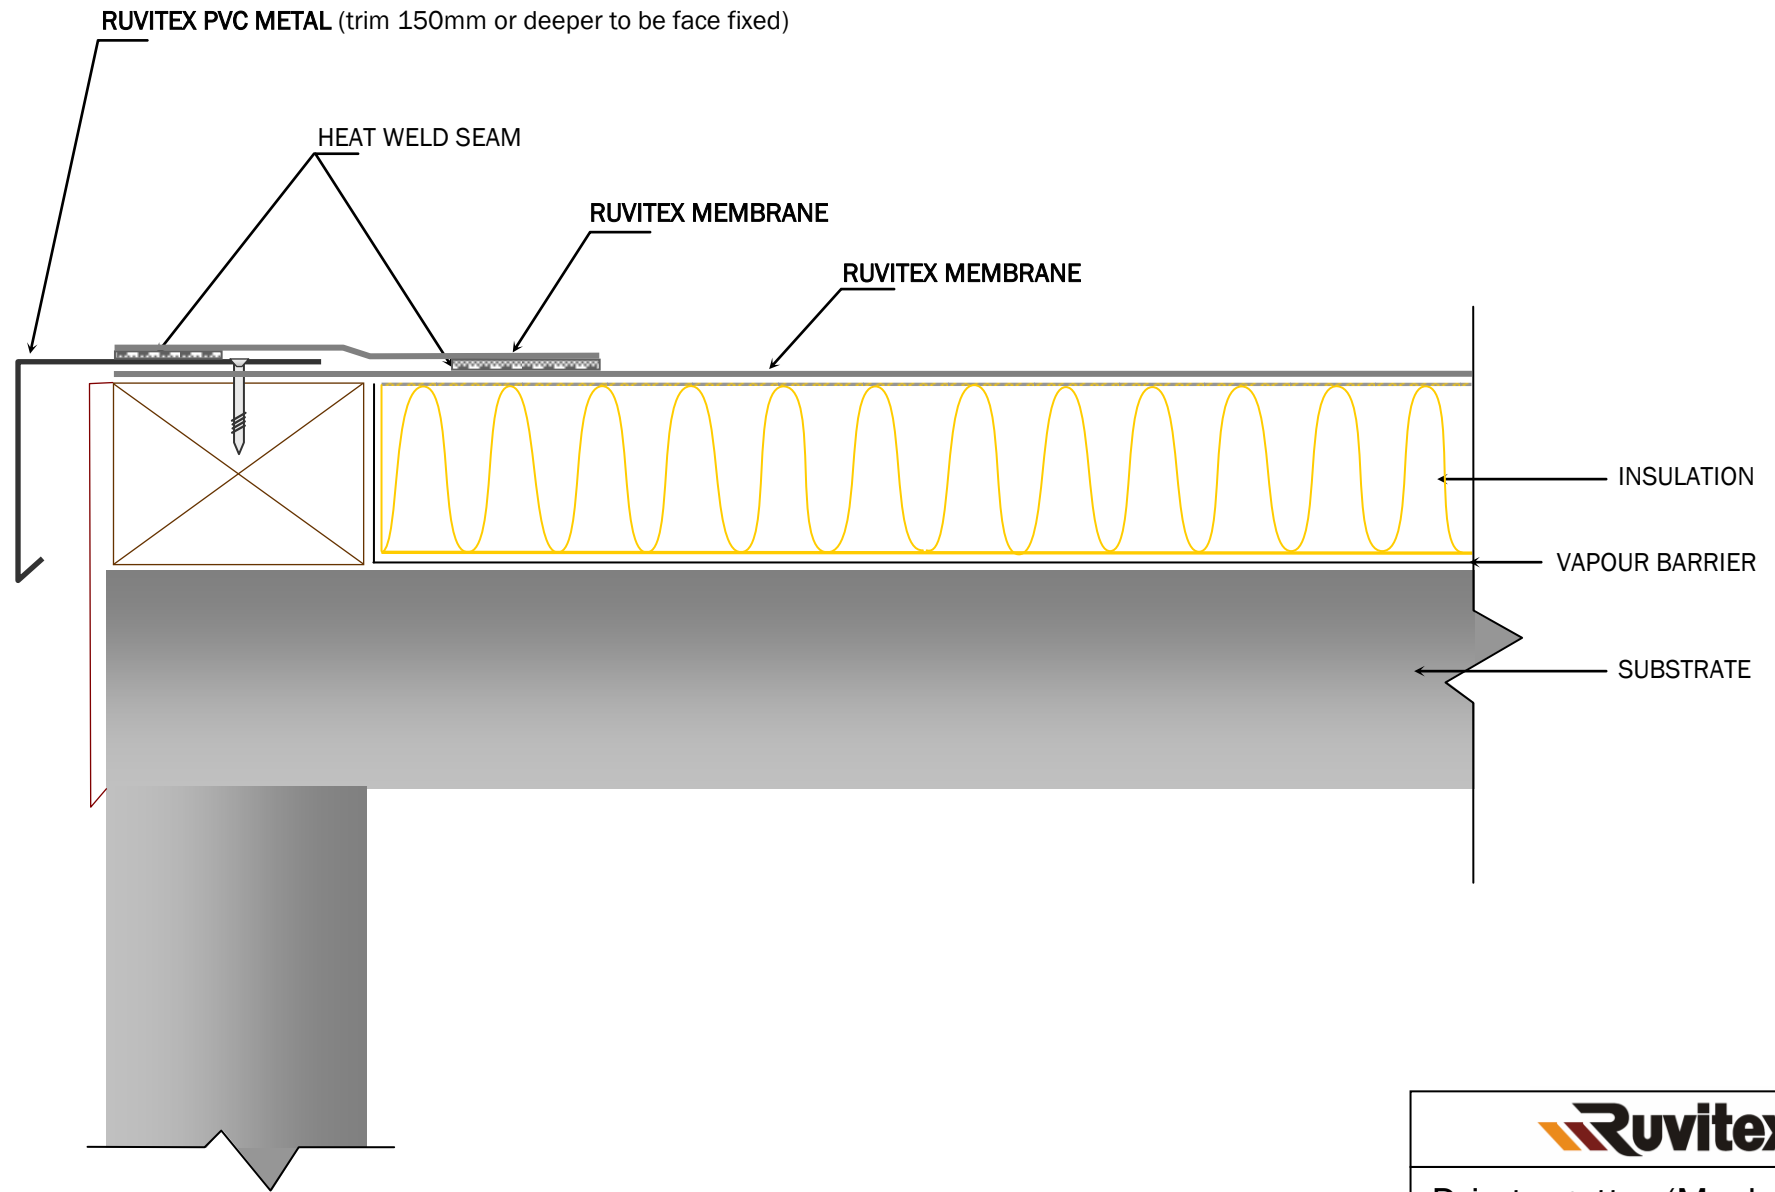

Not shown to scale

NB: Details are project dependant and may vary from those shown here

Drip to gutter (Mech fix)

Rev 03 10

03/10/13