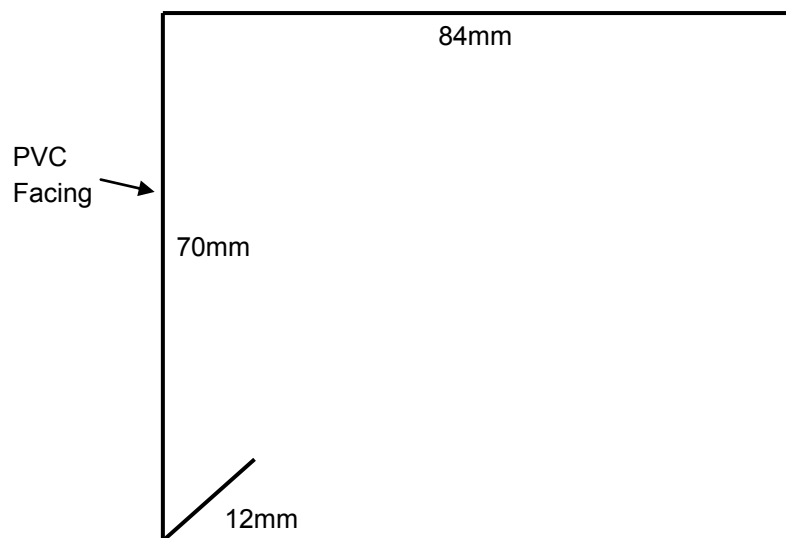

RUVITEX TRIM AND RESTRAINT BAR

70mm PREFAB DRIP TRIM