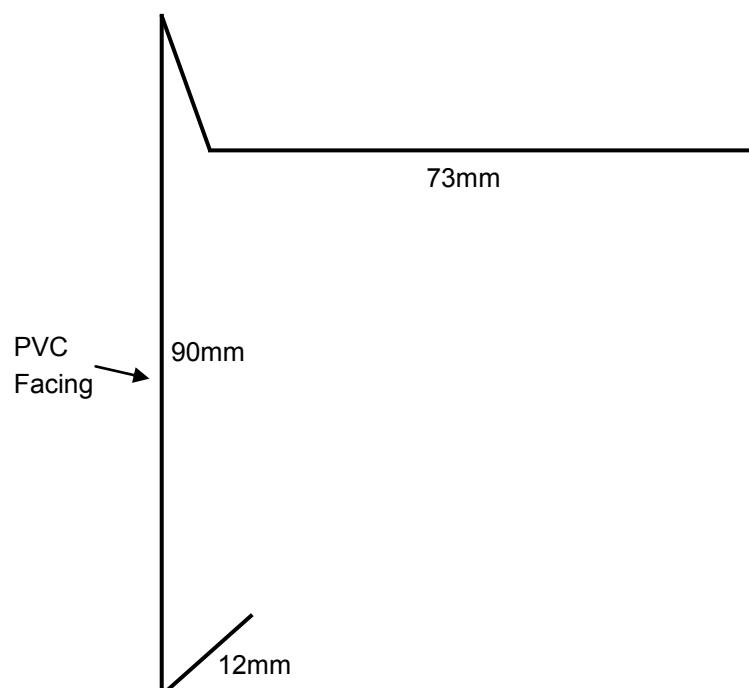

90mm CHECK TRIM